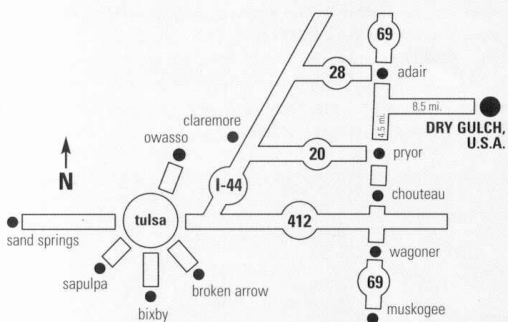

Activities include:

- \$10.00—Horseback riding
- \$5.00 -Go carts
- \$3.00—bumper cars

Come early to enjoy these activities, swim in the pool, or take a walk in the woods or by the lake.

Directions

Dry Gulch, U.S.A. is located 4.5 miles north and 8.5 miles east of Pryor, Oklahoma.